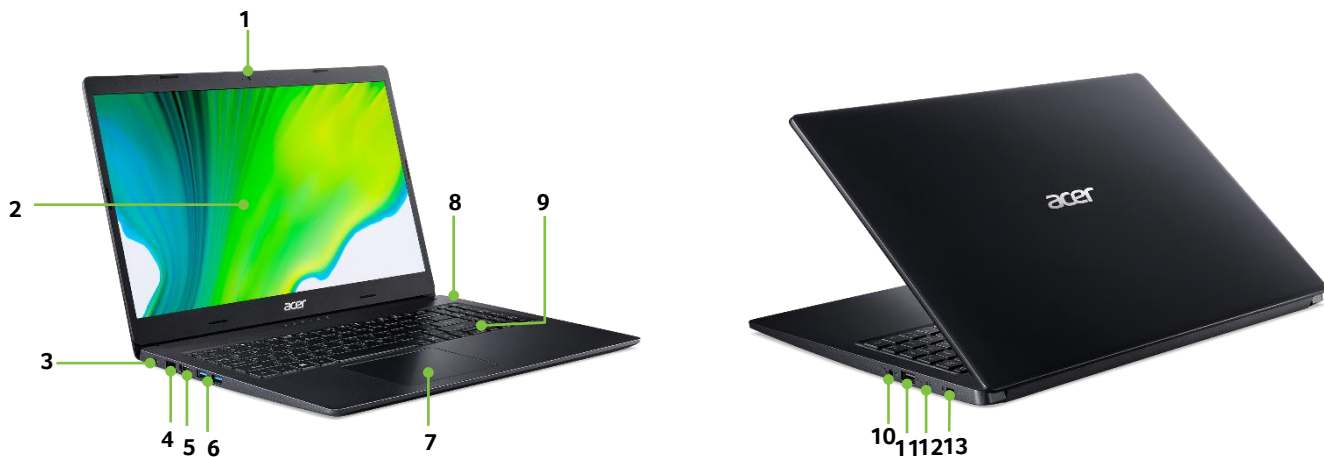

acer

Aspire 3

Product views	1. Webcam 2. 15" display 3. DC-in jack for power adapter 4. Ethernet (RJ-45) port	5. HDMI® port 6. USB 3.2 ports 7. Touchpad 8. Power button	9. Keyboard 10. Headset/speaker jack 11. USB 2.0 port 12. Power/Battery indicators	13. Kensington lock slot
Operating system^{1,2}	Windows 10 Home 64-bit			
CPU and chipset¹	Intel® Core™ i7-1065G7 processor Intel® Core™ i5-1035G1 processor Intel® Core™ i3-1005G1 processor			
Memory^{1,3,4}	Dual-channel DDR4 SDRAM support • 4 GB of onboard DDR4 system memory • Up to 20 GB of DDR4 system memory			
Display⁶	15.6" Full HD 1920 x 1080, high-brightness Acer ComfyView™ LED-backlit TFT LCD • 16:9 aspect ratio • Ultra-slim design • Mercury free, environment friendly		15.6" HD 1366 x 768 resolution, high-brightness Acer ComfyView™ LED-backlit TFT LCD • 16:9 aspect ratio • Ultra-slim design • Mercury free, environment friendly	
Graphics¹	NVIDIA® GeForce® MX330			
Audio	Two built-in stereo speakers Built-in digital microphone			
Storage^{1,7}	SSD: • 512 GB / 256 GB, PCIe Gen3 8 Gb/s up to 2 lanes, NVMe • 128 GB, PCIe Gen3, 8 Gb/s, NVMe		HDD: • 2 TB / 1 TB/ 500 GB 2.5-inch 5400 RPM	
Webcam¹	Acer webcam with 640 x 480 resolution			
Wireless and networking¹	WLAN: • Intel® Wireless-AC 9461/9462, 802.11a/b/g/n/ac wireless LAN • Dual Band (2.4 GHz and 5 GHz) • 1x1 MU-MIMO technology • Supports Bluetooth® 5.0 • Operates at 2.4 GHz and 5 GHz		WPAN: • Bluetooth® 4.2 LAN: Gigabit Ethernet, Wake-on-LAN ready	
Security¹	Discrete Trusted Platform Module (TPM) solution BIOS user, supervisor, HDD passwords, Kensington lock slot			
Dimensions and weight^{8,9}	Dimensions: • 363.4 (W) x 250.5 (D) x 19.95 (H) mm (14.31 x 9.86 x 0.79 inches)		Weight: • 1.9 kg (4.19 lbs.) with 3-cell battery pack	
Power adapter and battery^{10,11}	Power adapter: • 3-pin 65 W AC adapter: Battery: • 36 Wh 3220 mAh 11.4 V 3-cell Li-ion battery pack (for models with Full HD Panel + HDD + SSD)		Battery life: • Up to 8 hours • Up to 7.5 hours (based on MobileMark® 2014 test results) • Up to 7 hours (based on video playback test results) • Up to 8 hours (based on web browsing test results)	
Input and control	Keyboard: 103-/104-/107-key FineTip backlit keyboard with independent standard numeric keypad, international language support and power button 103-/104-/107-key FineTip keyboard with independent standard numeric keypad, international language support, power button Media Keys: Media control keys (printed on keyboard): play/pause, stop, previous, next, volume up, volume down Touchpad: Multi-gesture touchpad with two buttons, supporting two-finger scroll; pinch; gestures to open Cortana, Action Center, multitasking; application commands • Microsoft Precision Touchpad certification			
Windows Desktop apps¹²	• Acer Care Center • Acer Configuration Manager		• Quick Access • Norton™ Internet Security • Acer Product Registration	
Warranty	One-year International Travelers Warranty (ITW)			
1.	Specifications vary depending on model.	10.	Listed battery life is based on testing using video playback. The test clip loops and continues to run, without interruption or any other inputs, until the battery is drained. Stated battery life is for comparison purpose only. Actual battery life varies by model, configuration, applications, video chip format and features used. A battery's maximum capacity decreases with time and use. Battery life test configuration: 10th Gen Intel® Core™ i7, NVIDIA® GeForce® MX230, FHD, HDD + SSD, 16GB of DDR4 memory. Battery life test condition: LCD brightness 150 nits, connected headphones, WLAN off, Bluetooth off and Better Battery Mode on. Bundled software may vary depending on hardware configuration, OS and regional availability.	
2.	64-bit software is required to enjoy the advantages of 64-bit processing.	11.	Listed battery life is based on testing using Web browsing. The test clip loops the loading of 50 selected websites using Microsoft Edge every 30 seconds, until the battery is drained. Stated battery life is for comparison purpose only. Actual battery life varies by model, configuration, applications, video chip format and features used. A battery's maximum capacity decreases with time and use. Battery life test configuration: 10th Gen Intel® Core™ i7, NVIDIA® GeForce® MX230, FHD, HDD + SSD, 16GB of DDR4 memory. Battery life test condition: 100 nits LCD brightness, 50% speaker volume, WLAN on, Bluetooth on, no WW direct Internet connection.	
3.	Shared system memory may be allocated to support graphics, depending on system memory size and other factors. Actual system memory available to the operating system will be reduced by any memory used by the graphics solution and resources required by the operating environment.	12.	Bundled software may vary depending on hardware configuration, OS and regional availability.	
4.	Memory speed may vary, depending on the CPU, chipset or memory fitted.			
5.	A 64-bit operating system is required to enjoy the ultimate performance of 4 GB or higher memory.			
6.	All brands and product names mentioned herein include trademarks of their respective companies and are used solely to describe or identify the products.			
7.	1 GB is 1 billion bytes, 1 TB is 1000 GB. Actual formatted capacity is less and may vary depending on preloaded materials and operating environment. Acer Recovery Management uses a portion of the stated hard disk capacity as dedicated backup space.			
8.	Minor variations in system dimensions are possible due to the manufacturing process.			
9.	Weight may vary depending on product configuration, vendor components, manufacturing variability, and selected options.			