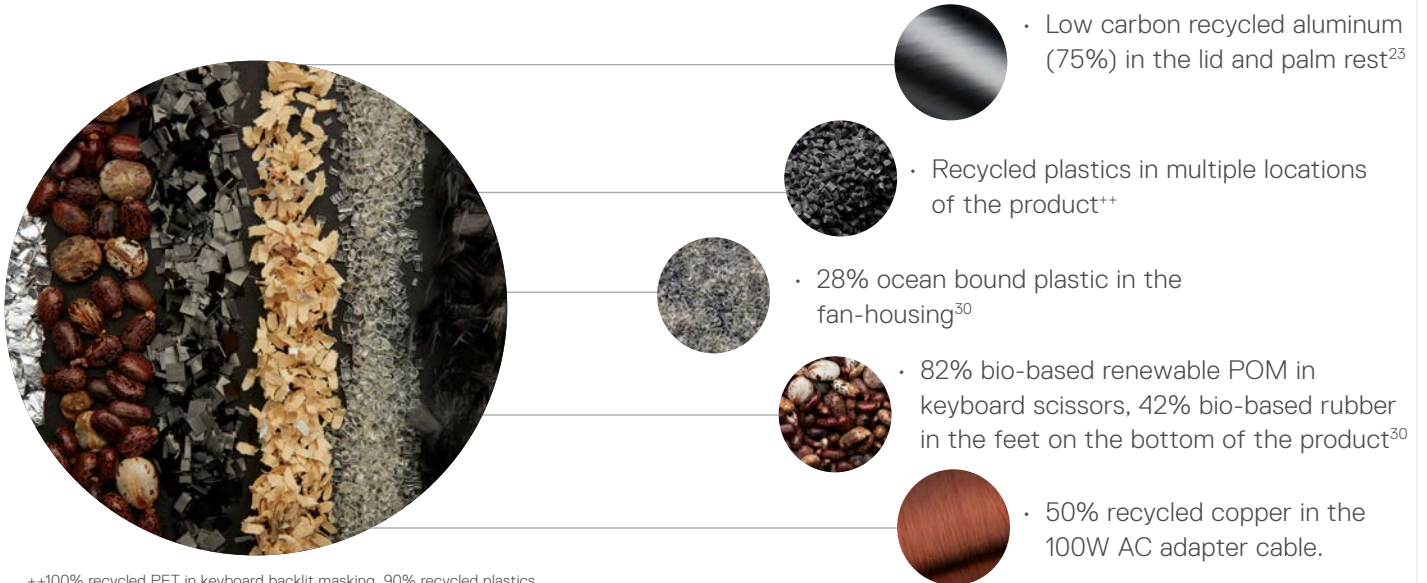

9440 2-IN-1

Sustainability on Dell Latitude 9440 2-in-1

Delivering innovative technology and solutions to reduce our environmental impact, for ourselves and our customers.

Sustainable Materials

Our use of sustainable materials helps reduce the environmental impact of making and recycling them.

++100% recycled PET in keyboard backlit masking, 90% recycled plastics in battery housing, AC adapter exterior contains 50% PCR resins in the 60W and 65W adapters and 90% PCR resins in the 100W adapter, 80% recycled PET in keyboard membrane, 75% recycled polycarbonate plastic in keyboard keycaps, 30% PCR in speaker housing.

Packaging Innovation

Ships in premium **100% recycled or renewable packaging that is also 100% recyclable²⁴**. Multipack shipping available on eligible products.